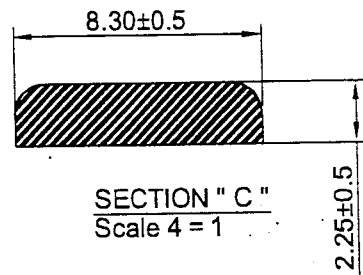

VIEW A - A
Scale 4 = 1

SECTION " C "
Scale 4 = 1

VIEW A - A

NOTE:-
1. ALL DIMENSIONS ARE IN MILLIMETERS. UNLESS OTHERWISE NOTED.

DRAWN BY : ANJUM

TITLE:-

Troeltsch ear Tewezer 12cm

APPROVED BY Q. A. MANAGER

DATE: 11/06/2002

CODE#: 26783

MASTER NUMBER

SCALE: 1=1 page: 1/1

REVISION #1 *

REVISION #2

REVISION #3:

OWNED BY:-