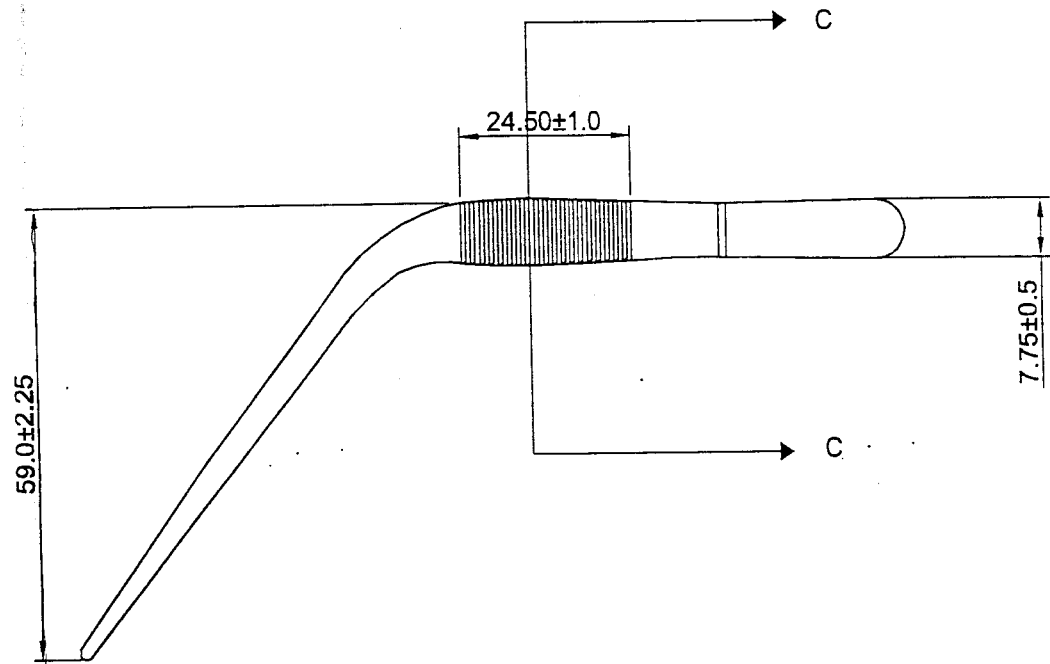

VIEW A - A
Scale 4 = 1

SECTION " C "
Scale 4 = 1

VIEW A - A

NOTE:-
1. ALL DIMENSIONS ARE IN MILLIMETERS. UNLESS OTHERWISE NOTED.

DRAWN BY : ANJUM

TITLE:-

Troeltsch ear Tewezer 12cm

APPROVED BY Q. A. MANAGER

DATE: 11/06/2002

CODE#: 26783

MASTER NUMBER

SCALE: 1=1 page: 1/1

REVISION #1 *

REVISION #2

REVISION #3:

OWNED BY:-