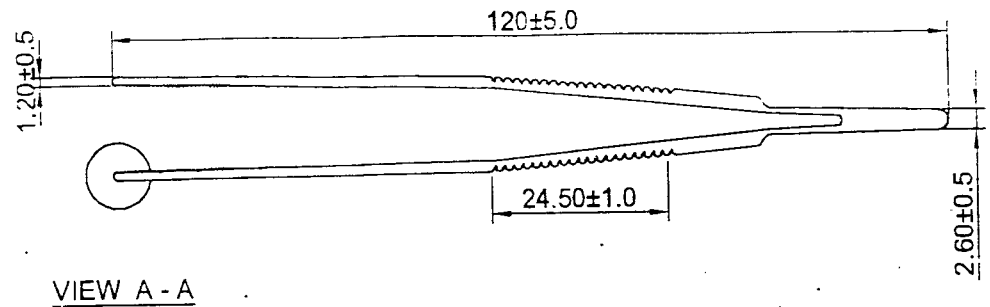

VIEW A - A
Scale 4 = 1

SECTION " C "
Scale 4 = 1

VIEW A - A

NOTE:-
1. ALL DIMENSIONS ARE IN MILLIMETERS. UNLESS OTHERWISE NOTED.

DRAWN BY : ANJUM

TITLE:-

Troeltsch ear Tewezer 12cm

APPROVED BY Q. A. MANAGER

DATE: 11/06/2002

CODE#: 26783

MASTER NUMBER

SCALE: 1=1 page: 1/1

REVISION #1 *

REVISION #2

REVISION #3:

OWNED BY:-