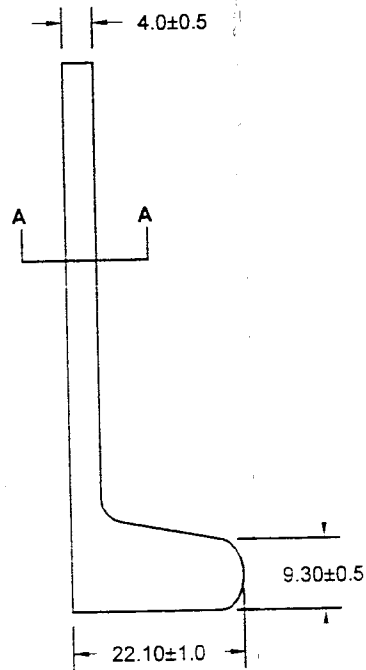

FRONT ELEVATION

SIDE ELEVATION

SECTION A A

SCALE: 6=1

NOTES:-

1. ALL DIMENSION ARE IN MILLIMETERS. UNLESS OTHERWISE NOTED.

DRAWN BY: M.IMRAN

M. Imran
APPROVED BY Q. A. MANAGER

TITLE:

THUDICHUM NASAL SPECULA NO.2
7.2 CM (2 3/4")

MASTER NUMBER

D 32

DATE: 01-05-2001

SCALE: 1:1

REVISION #1

REVISION #2